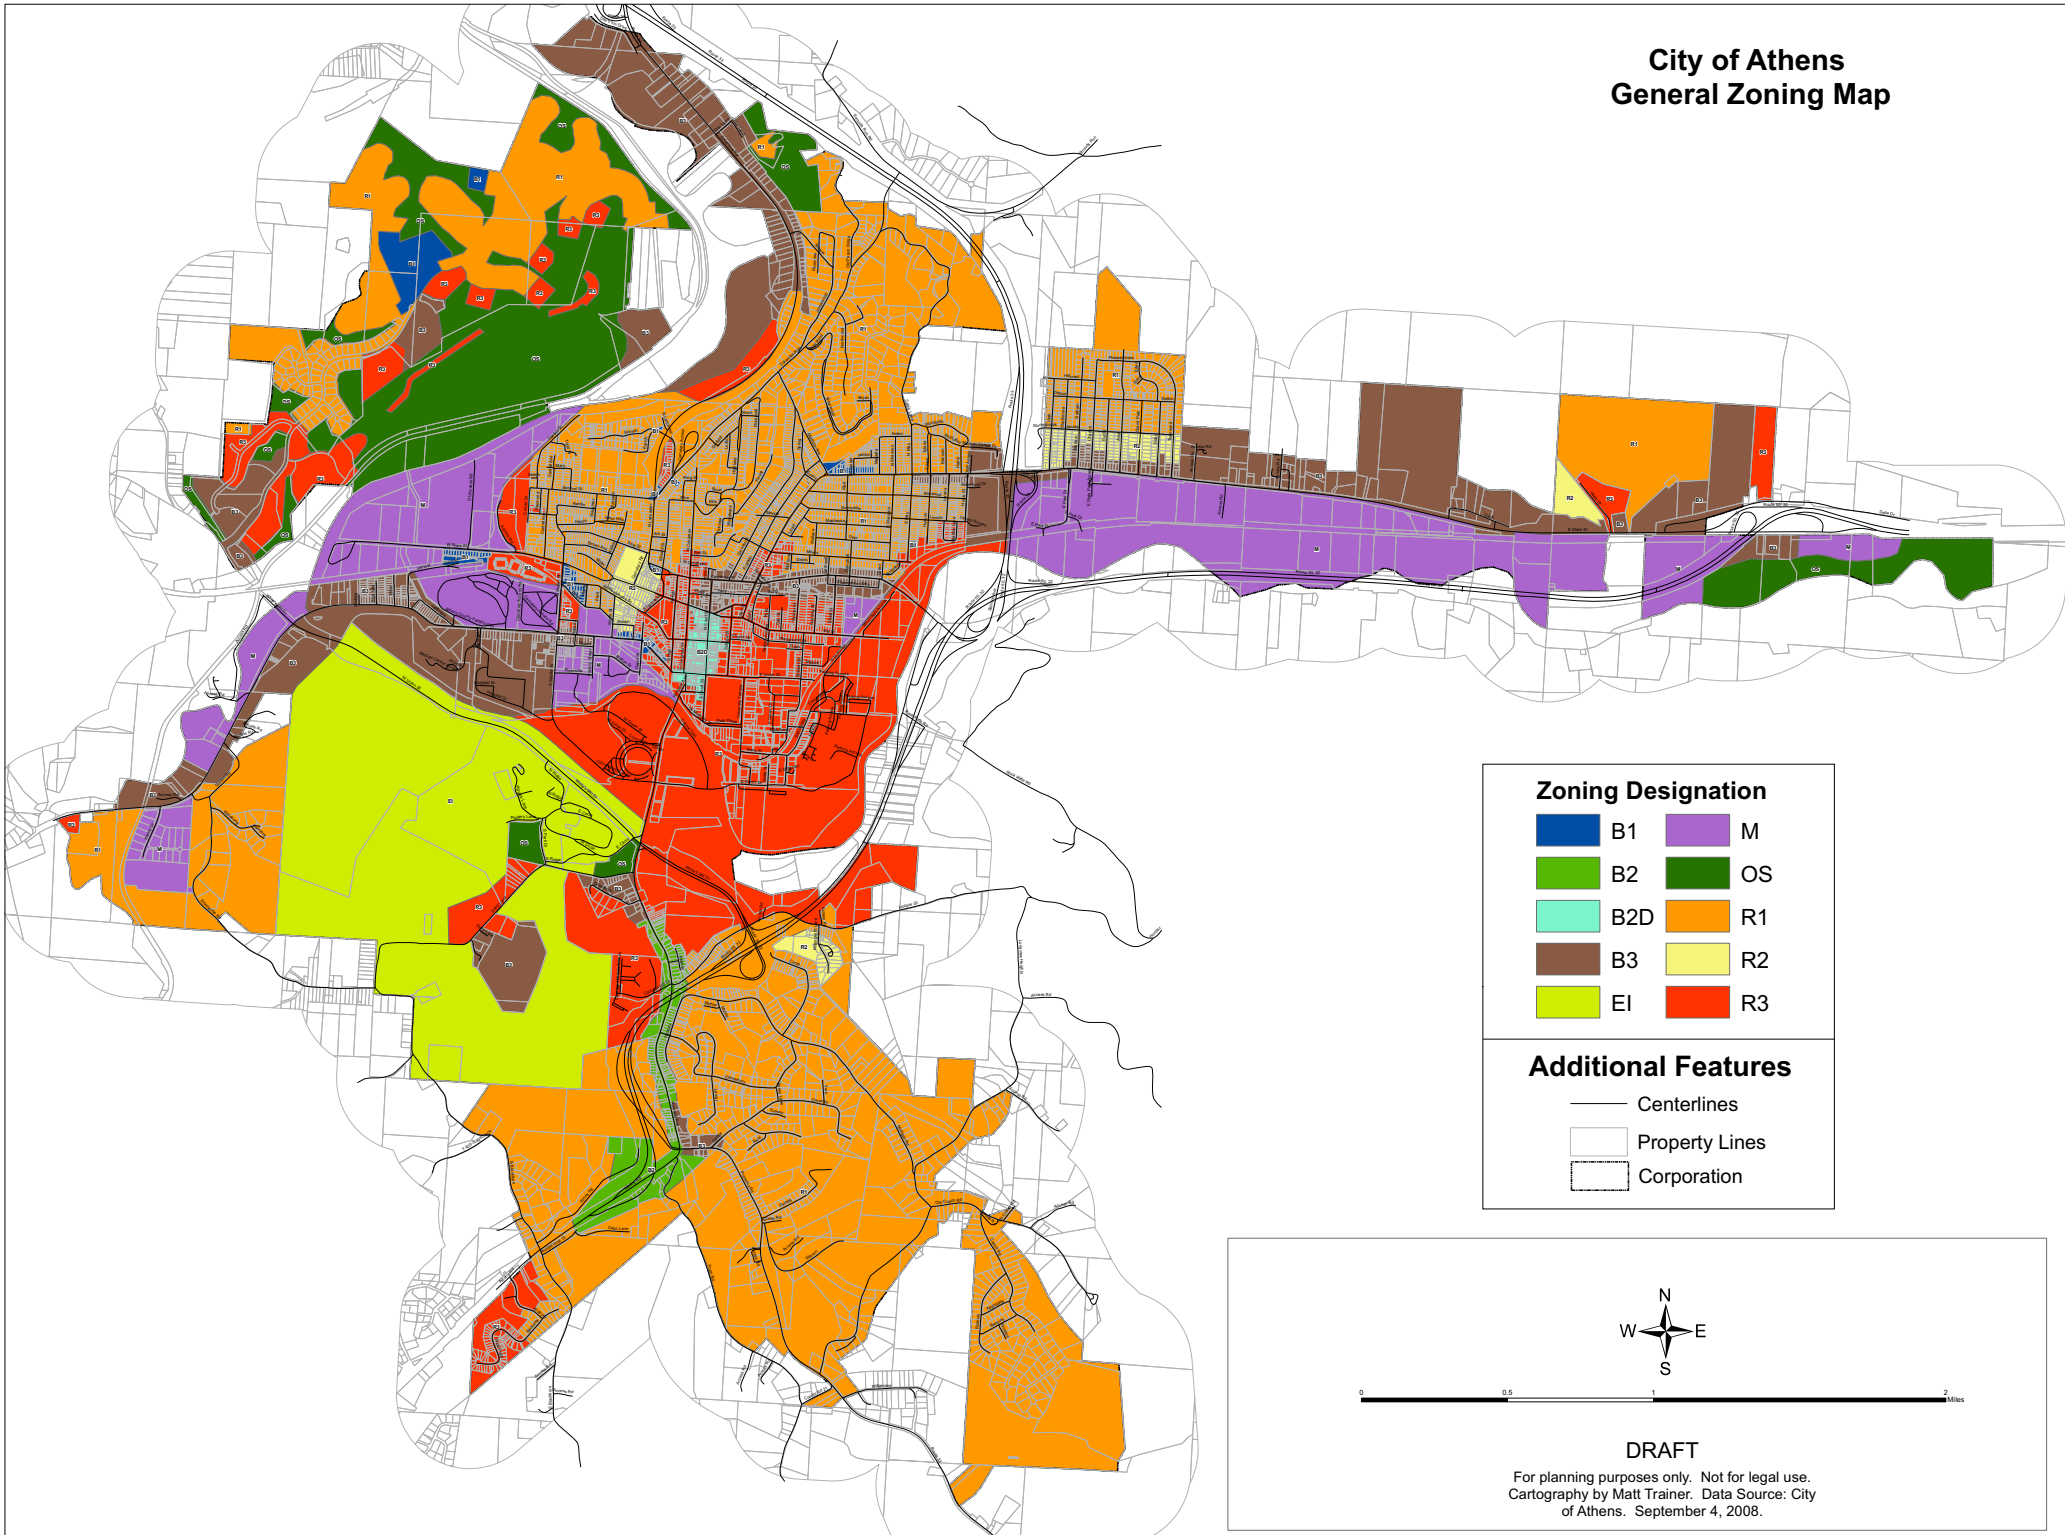

City of Athens General Zoning Map

Zoning Designation			
	B1		M
	B2		OS
	B2D		R1
	B3		R2
	EI		R3

Additional Features	
	Centerlines
	Property Lines
	Corporation

N
W —+— E
S

0 0.5 1 2 Miles

DRAFT
For planning purposes only. Not for legal use.
Cartography by Matt Trainer. Data Source: City of Athens. September 4, 2008.